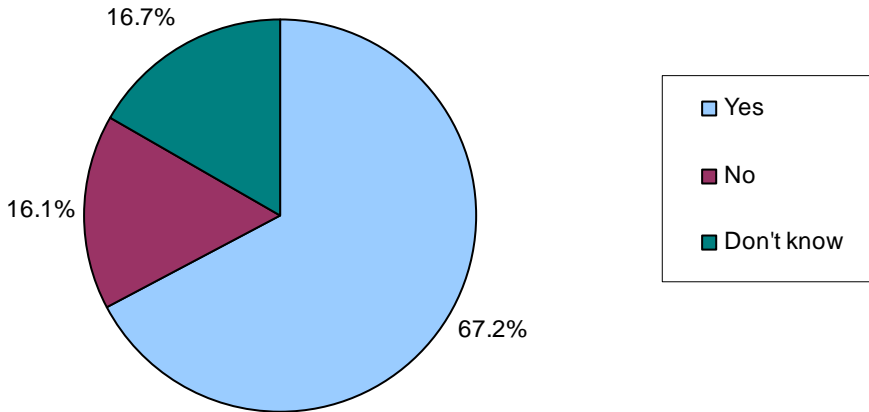

Do you think climate change will have an effect on your farm / land in the next 10 years?