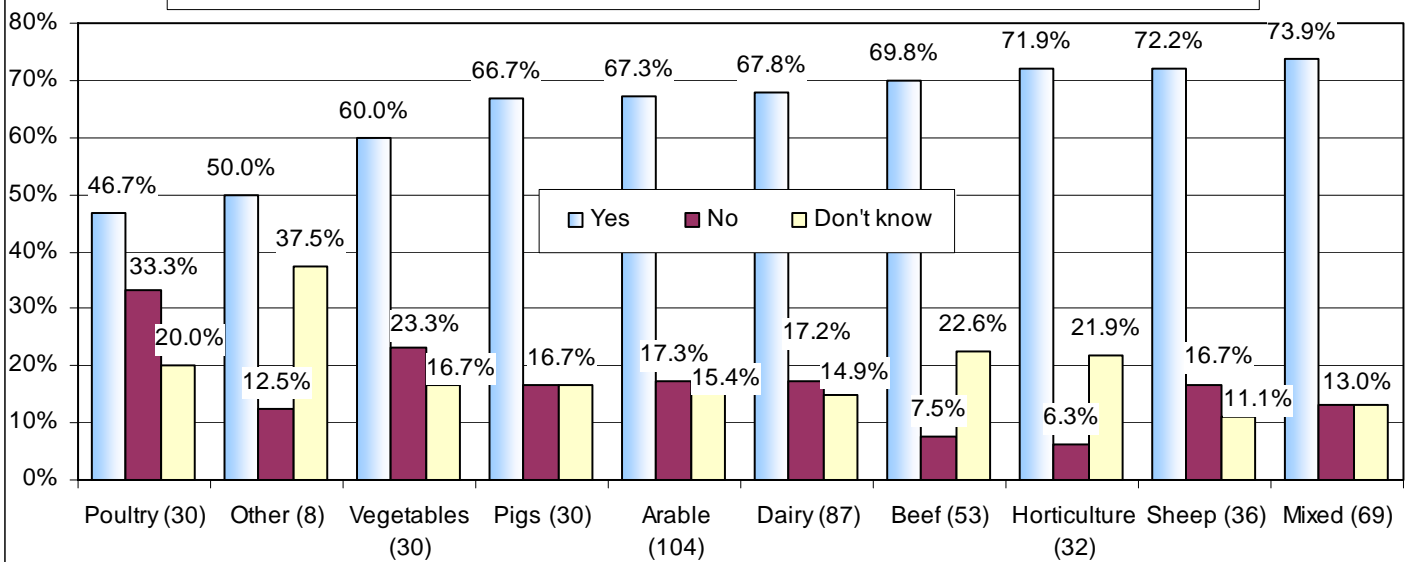

**Do you think climate change will have an effect on your farm / land in the next 10 yrs?
BY FARM TYPE**