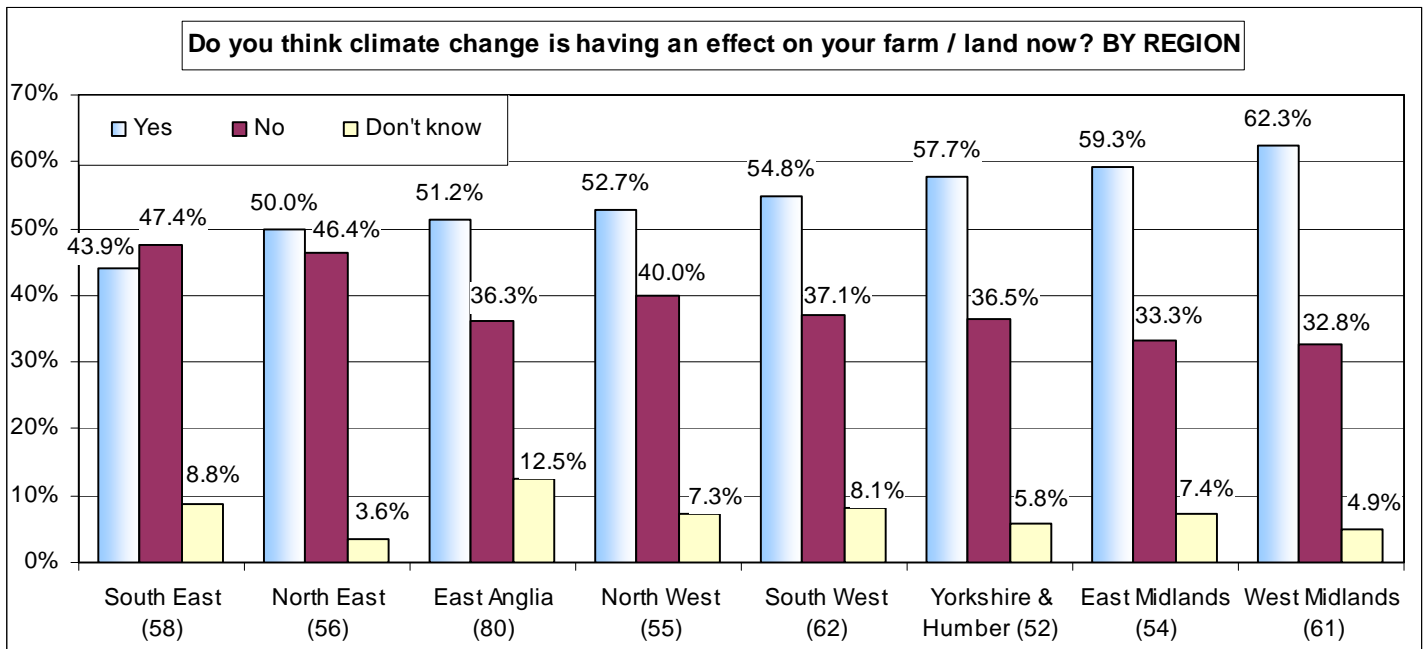

Detailed results: