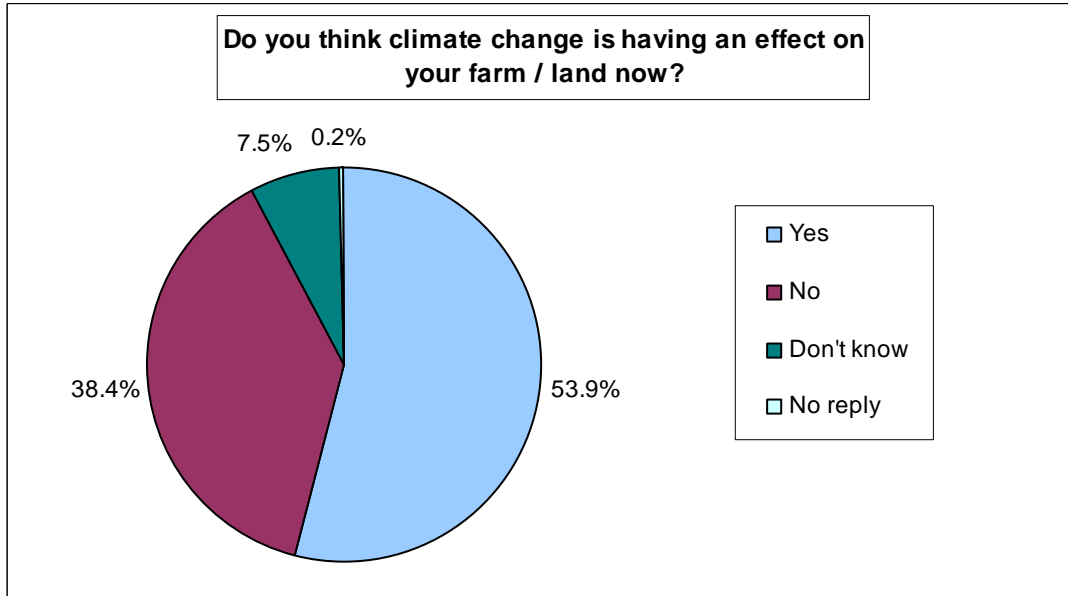

Detailed results: