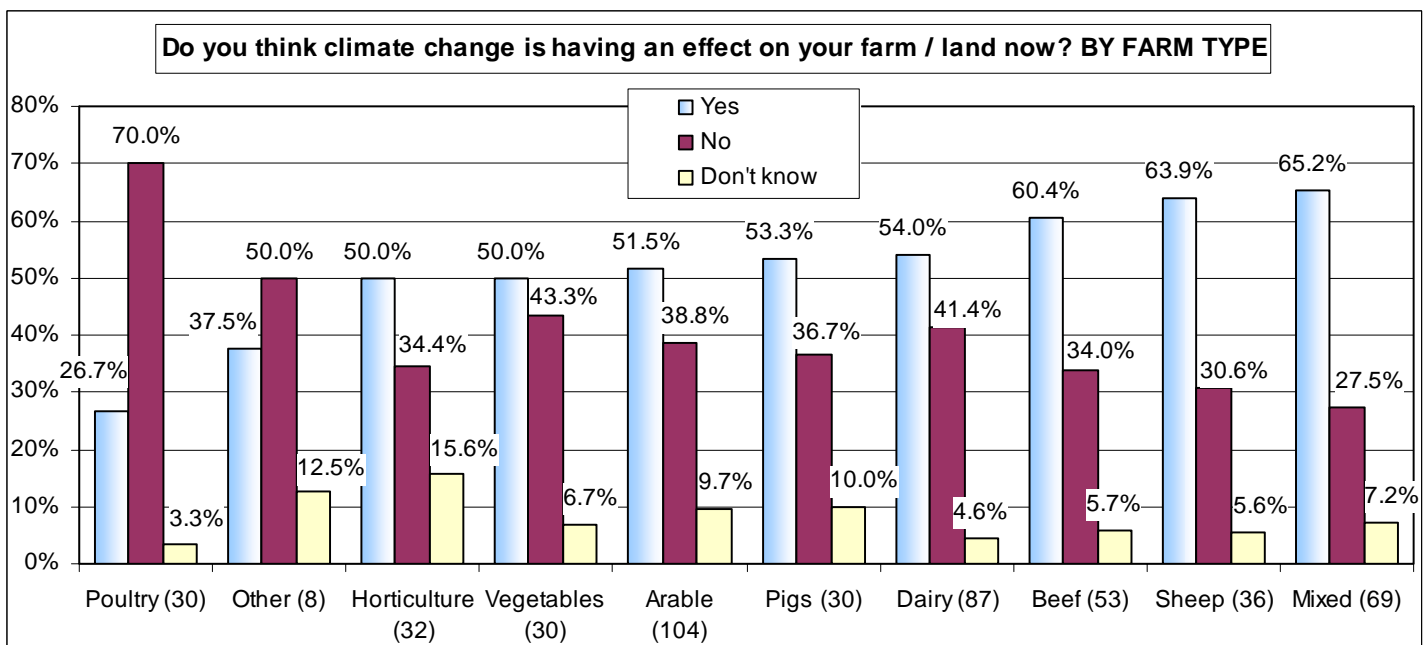

Detailed results: